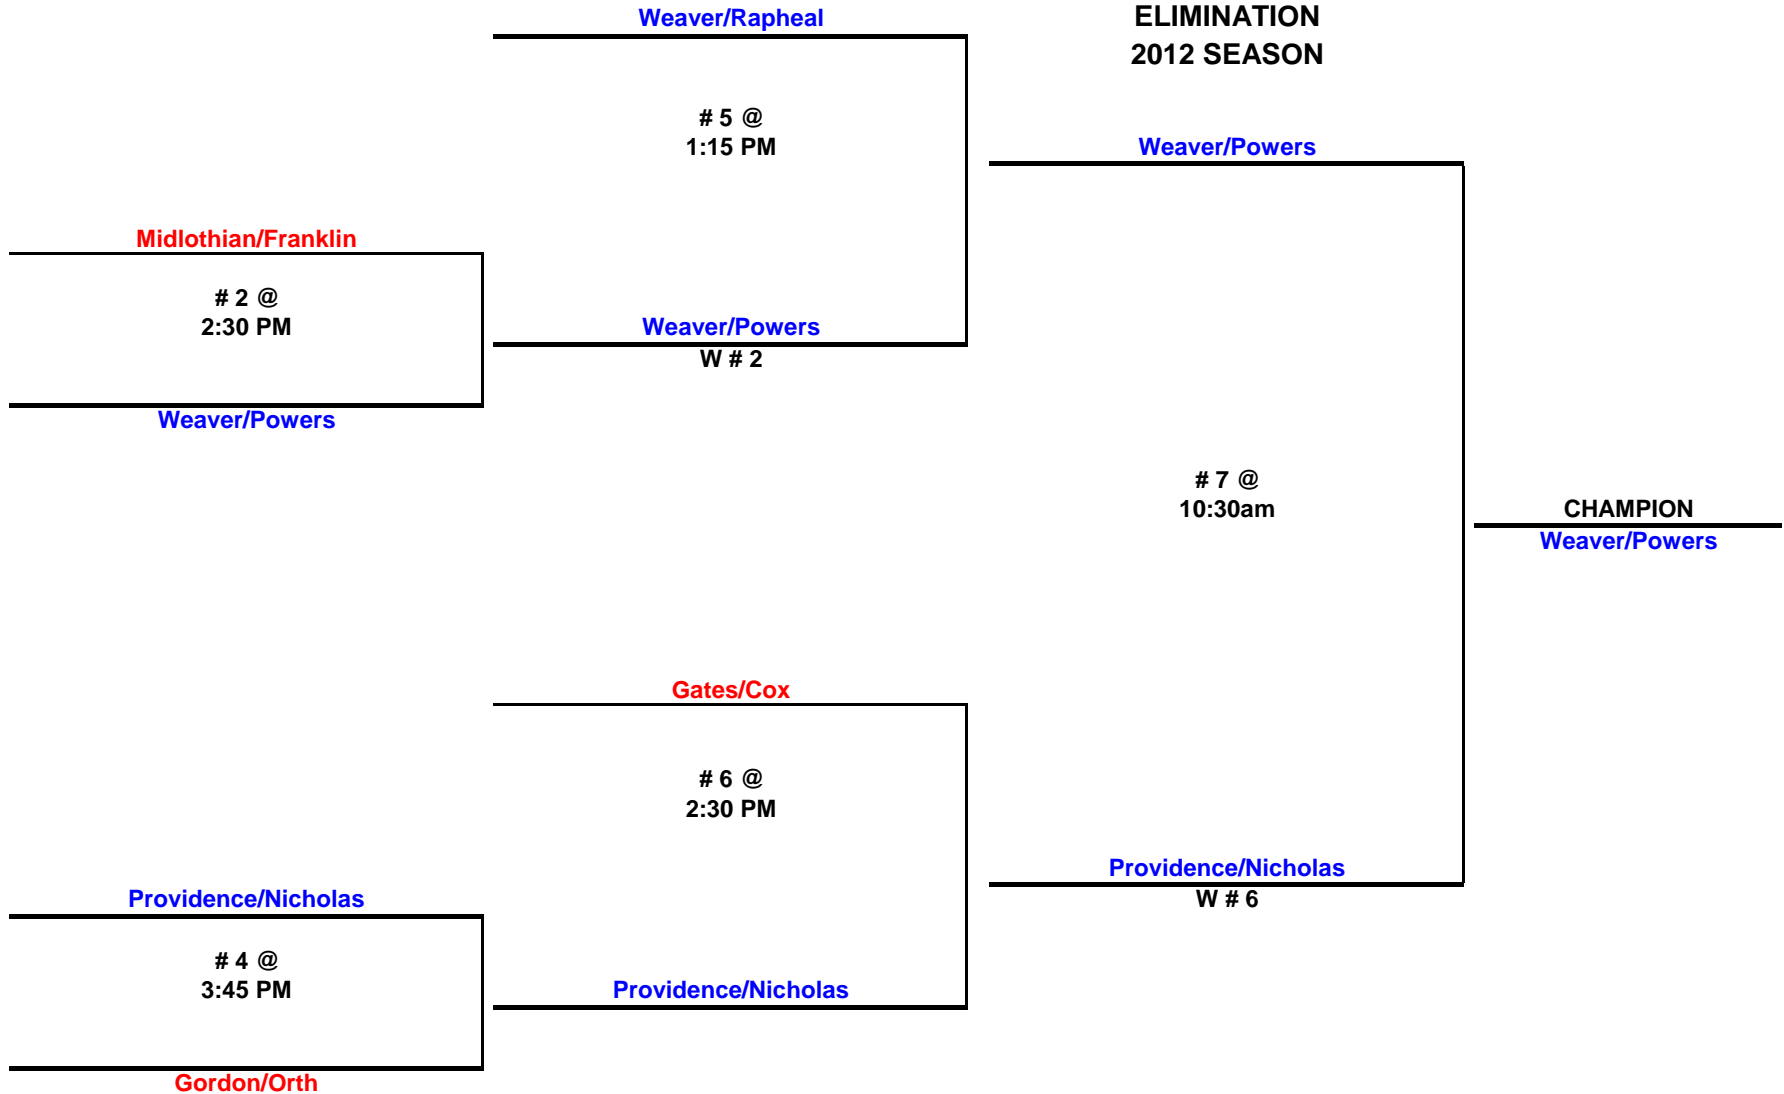

SAT FEB 4
GREENFIELD ELEM

SUN FEB 5
MANCHESTER H S

SAT FEB 11
TOMAHAWK MIDDLE

Senior A/B

6 TEAM SINGLE
ELIMINATION
2012 SEASON

HOME TEAM LISTED ON TOP OF BRACKET

PLEASE BE AT GYM 30 MINUTES PRIOR TO GAME TIME