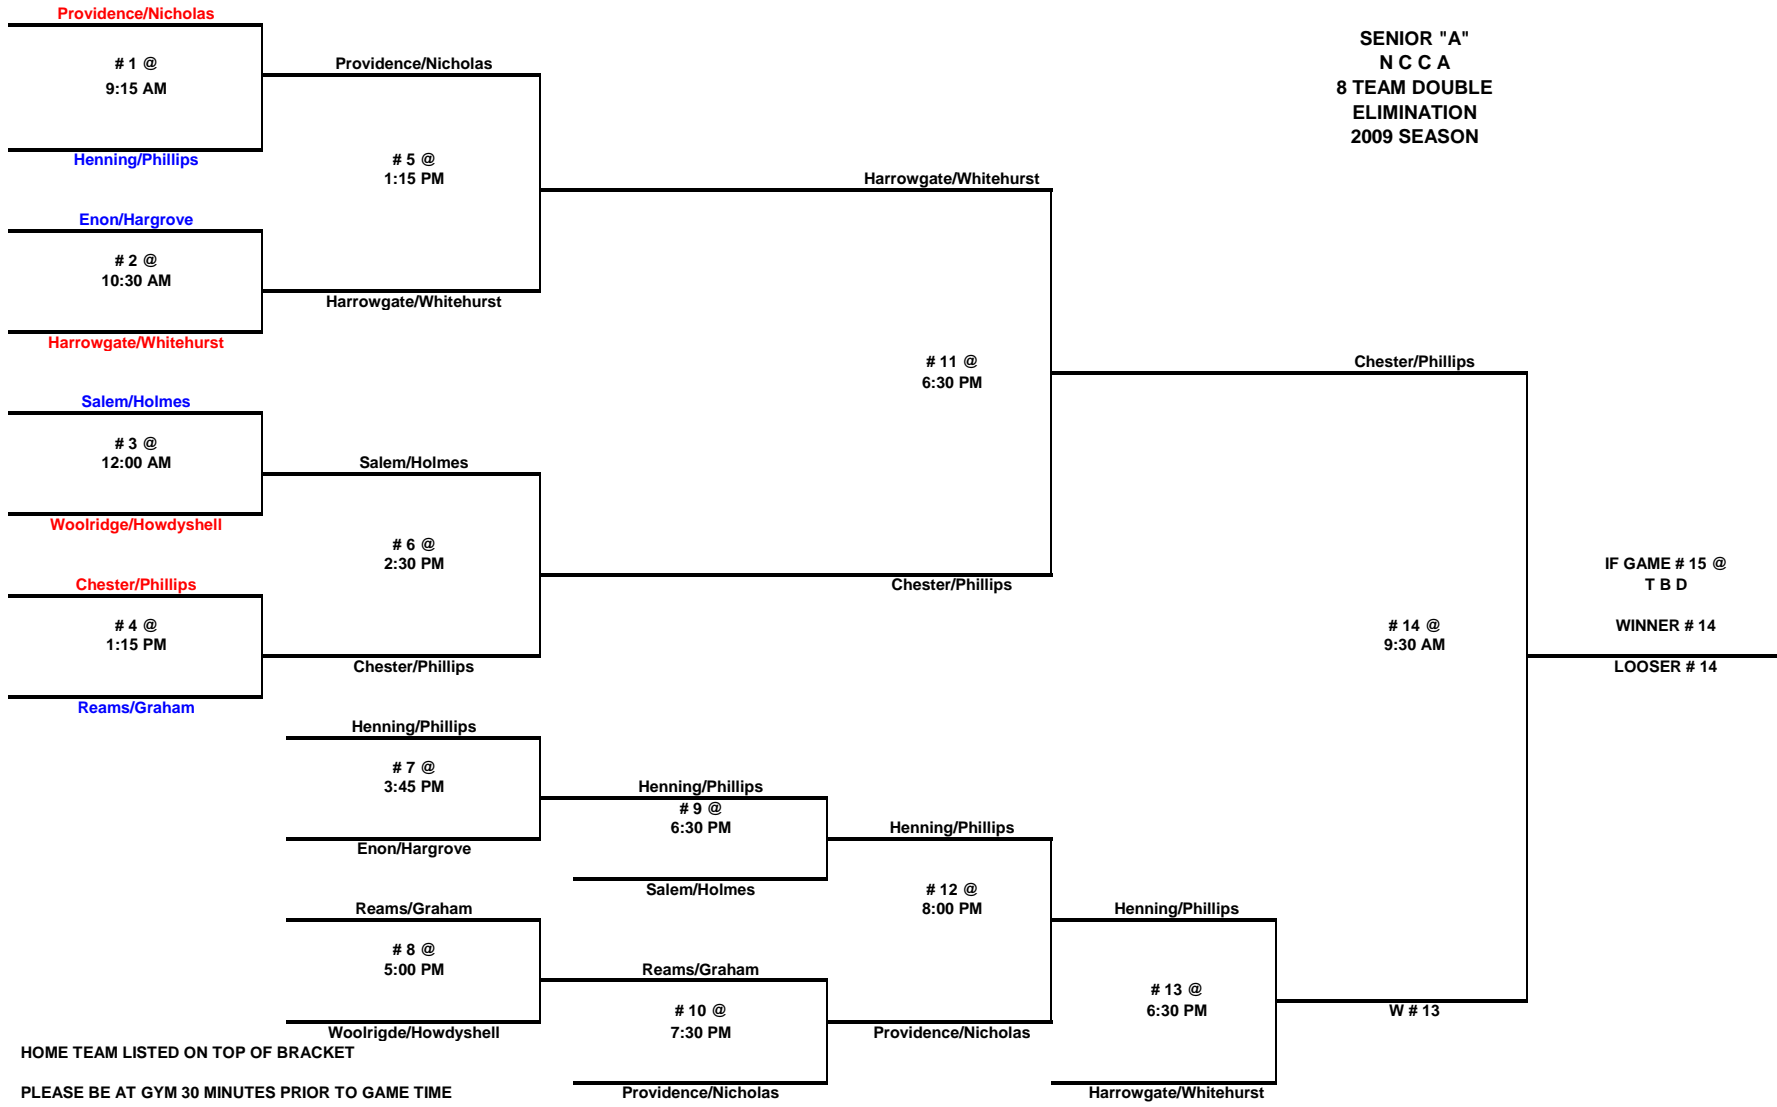

SAT FEB 7
MANCHESTER MIDDLE

SUN FEB 8
MEADOWBROOK H S

TUESDAY FEB 10
MIDLOTHIAN MIDDLE

WEDNESDAY FEB 11
GREENFIELD ELEM

THURSDAY FEB 12
CARVER MIDDLE

SATURDAY FEB 14
MANCHESTER MIDDLE

SUNDAY FEB 15
T B D

SENIOR "A"
N C C A
8 TEAM DOUBLE
ELIMINATION
2009 SEASON

GAME # 1	1st PLACE AMERICAN	VS	4th PLACE NATIONAL
GAME # 3	1st PLACE NATIONAL	VS	4th PLACE AMERICAN
GAME # 2	2nd PLACE NATIONAL	VS	3rd PLACE AMERICAN
GAME # 4	2nd PLACE AMERICAN	VS	3rd PLACE NATIONAL