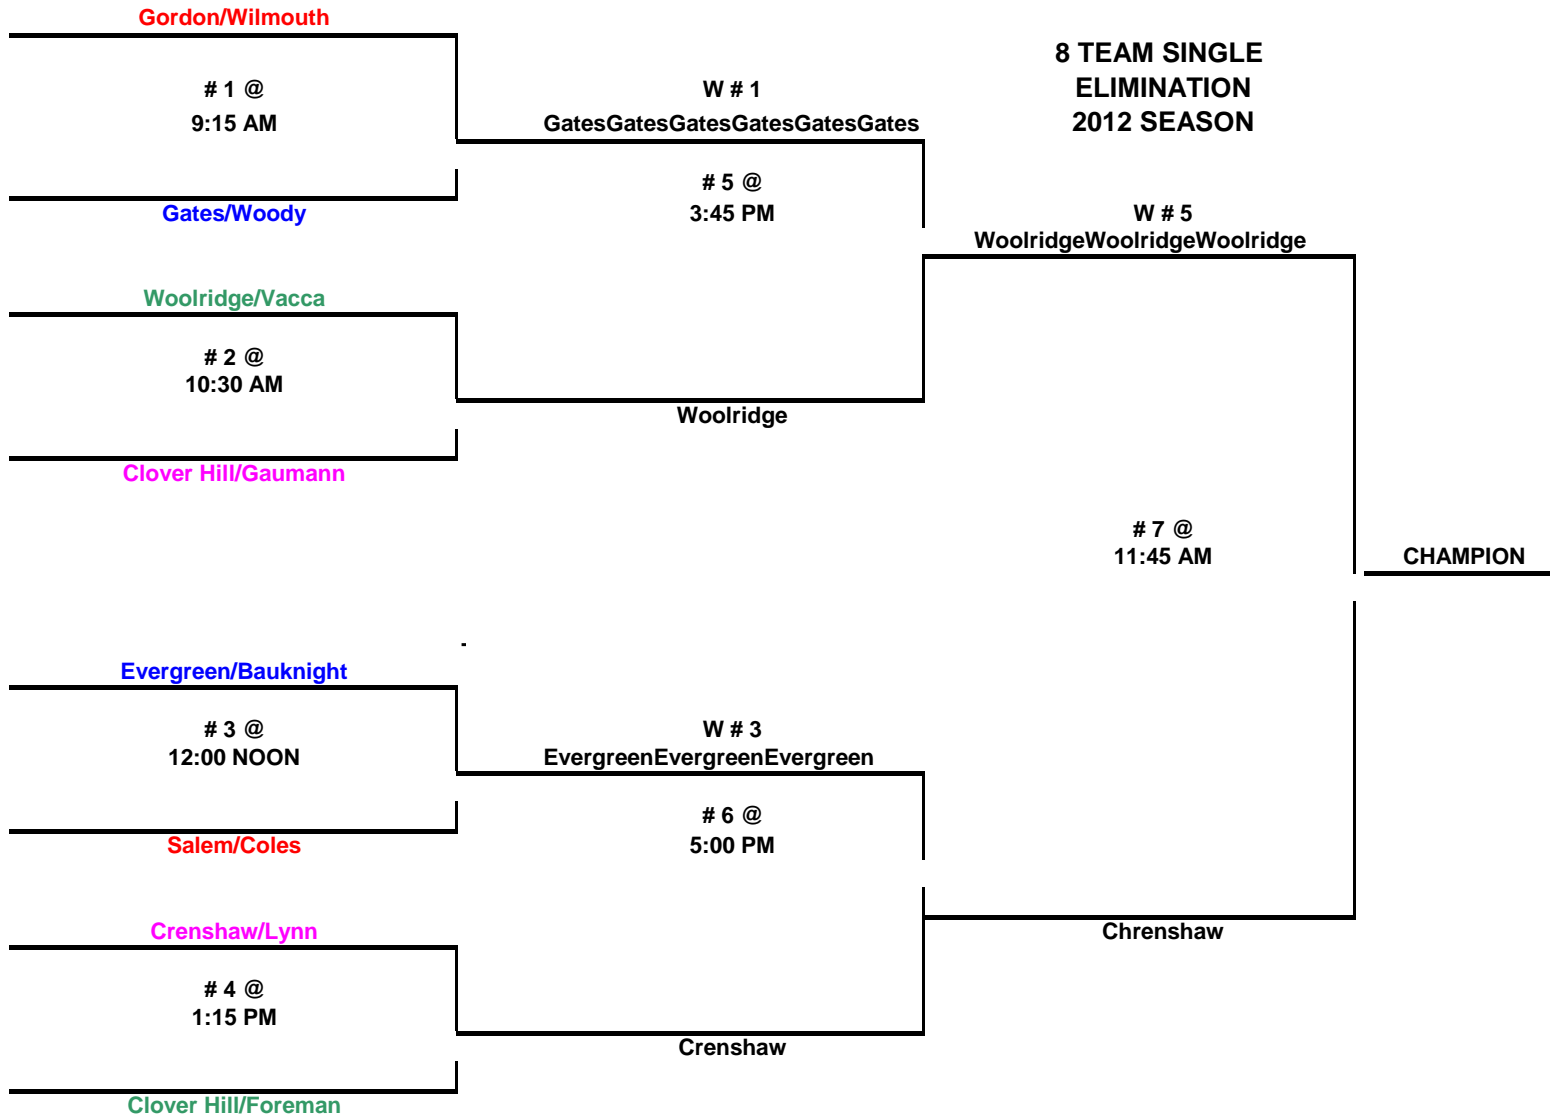

SAT FEB 4
GREENFIELD ELEM

SUN FEB 5
BIRD H S

SAT FEB 11
TOMAHAWK MIDDLE

Senior B NCAA

8 TEAM SINGLE
ELIMINATION
2012 SEASON

HOME TEAM LISTED ON TOP OF BRACKET

PLEASE BE AT GYM 30 MINUTES PRIOR TO GAME TIME