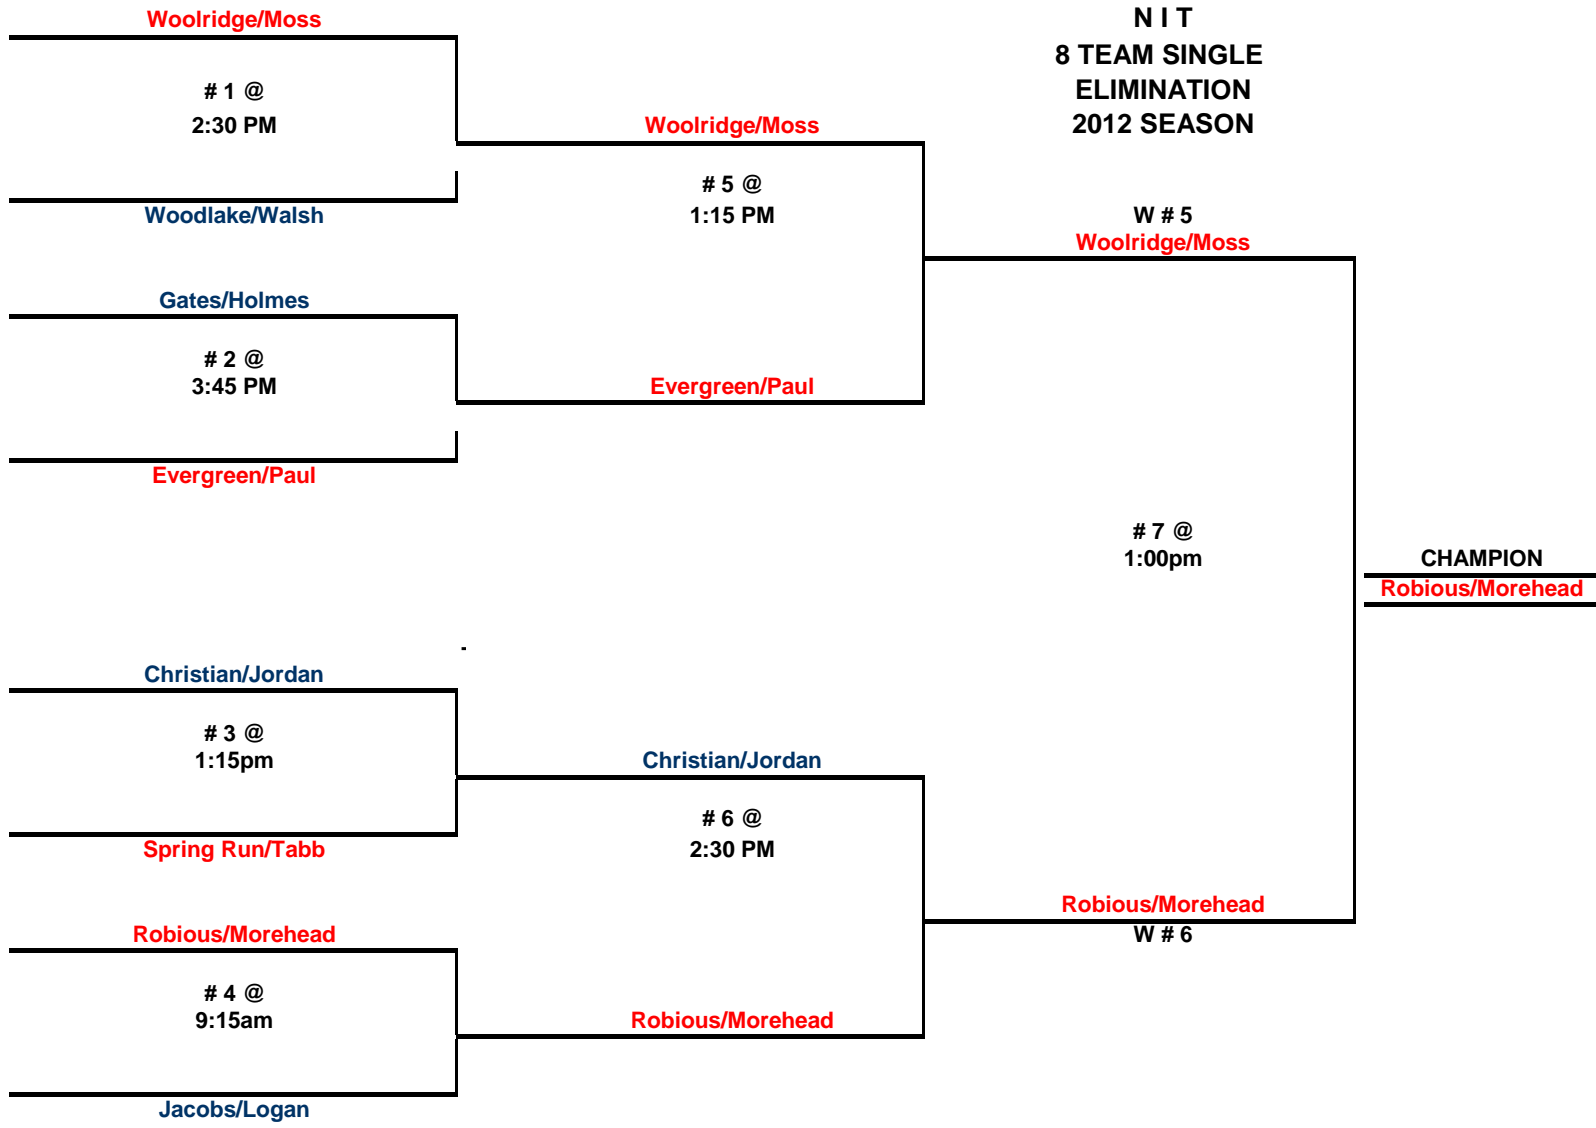

SAT FEB 4
TOMAHAWK MIDDLE

SUN FEB 5
BIRD H S

SAT FEB 11
TOMAHAWK MIDDLE

SENIOR A
N I T
8 TEAM SINGLE
ELIMINATION
2012 SEASON

HOME TEAM LISTED ON TOP OF BRACKET

PLEASE BE AT GYM 30 MINUTES PRIOR TO GAME TIME