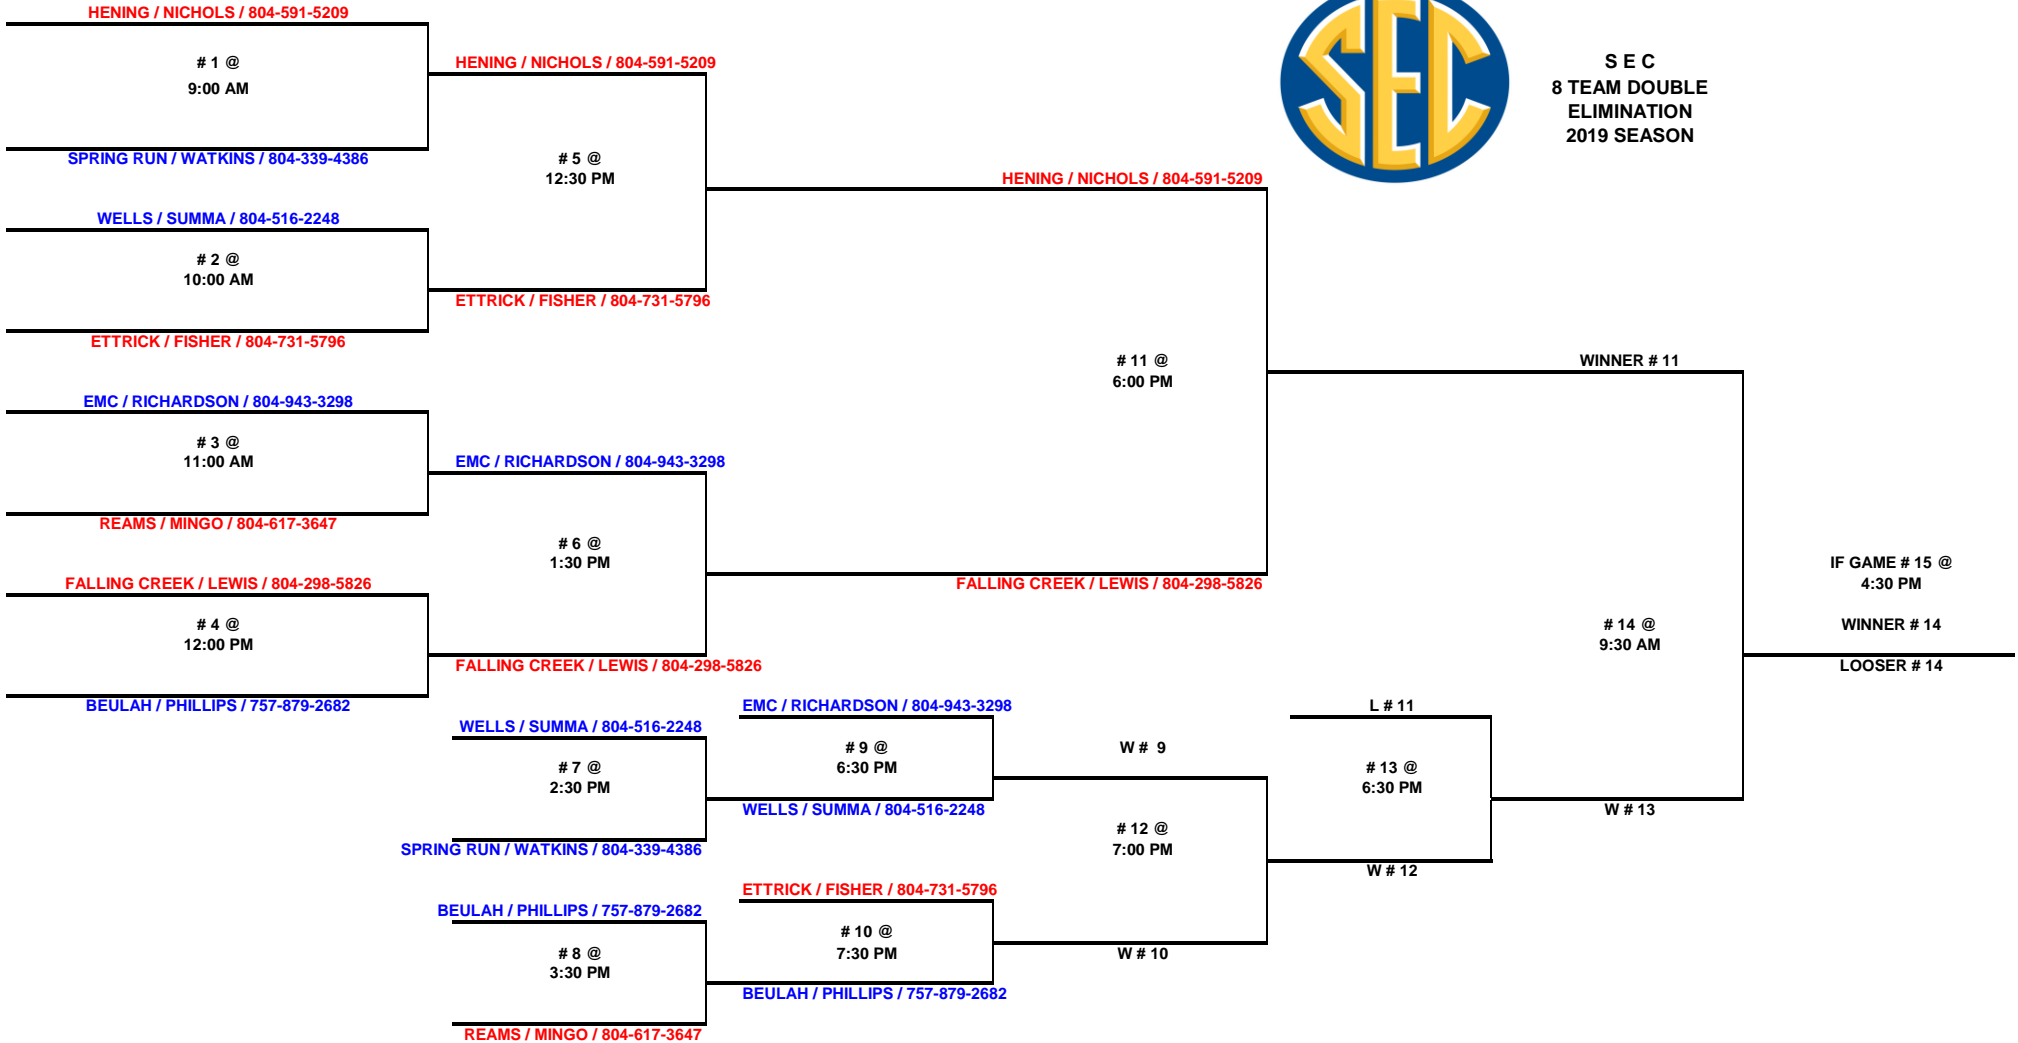

SAT FEB 23
MIDLO MIDDLE
25-Feb

SUN FEB 24
MEADOWBROOK (NEW)

TUESDAY FEB 26
ELIZ DAVIS MID

WEDNESDAY FEB 27
CARVER MID

THURSDAY FEB 28
ELIZ DAVIS MID

SATURDAY MAR 02
TOMAHAWK MID

SUNDAY MAR 03
MEADOWBROOK (NEW)

SEC
8 TEAM DOUBLE
ELIMINATION
2019 SEASON

HOME TEAM LISTED ON TOP OF BRACKET
HOME TEAM WEARS "WHITE"
PLEASE BE AT GYM 30 MINUTES PRIOR TO GAME TIME
PLAYING RULES:
"A" RULES