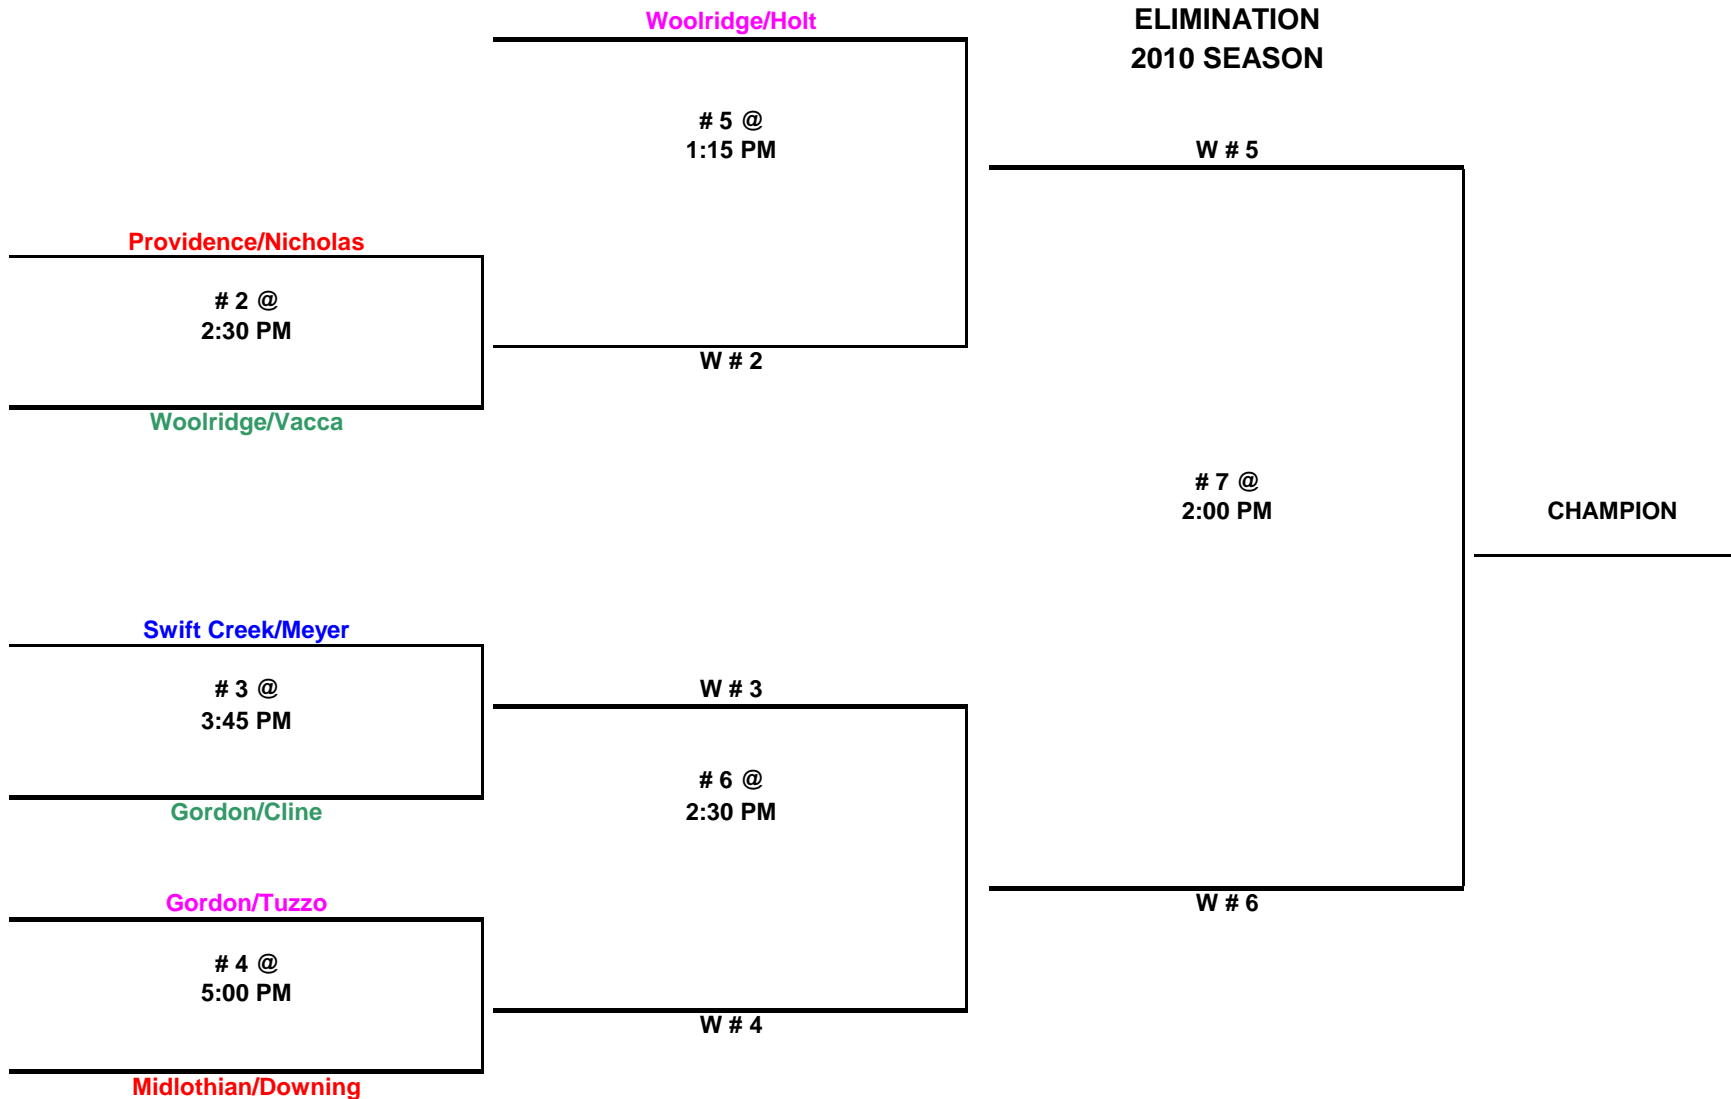

Sat Feb 13
GREENFIELD ELEM

Sun Feb 14
MIDLOTHIAN H S

Sat Feb 20
MANCHESTER MIDDLE

SENIOR "A & B"
COMBINED
7 TEAM SINGLE
ELIMINATION
2010 SEASON

HOME TEAM LISTED ON TOP OF BRACKET

PLEASE BE AT GYM 30 MINUTES PRIOR TO GAME TIME