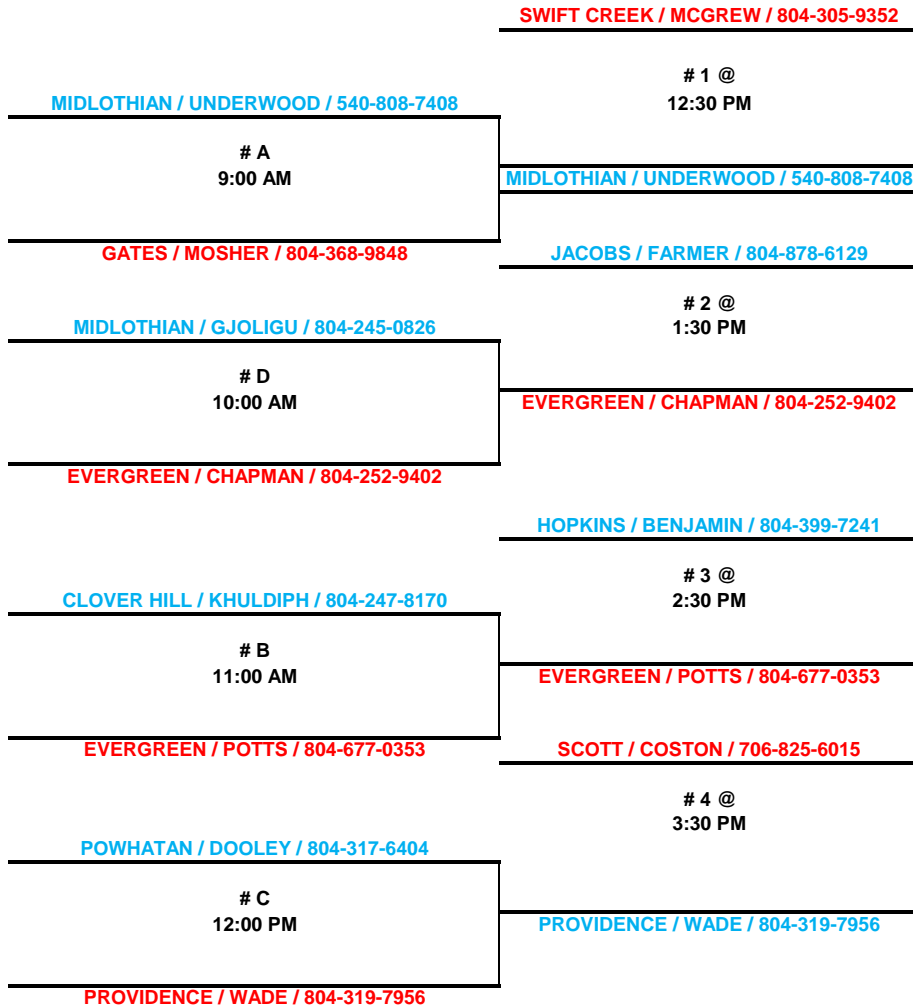

SAT FEB 23
ELIZ DAVIS MID
25-Feb

SUN FEB 24
MANCHESTER H S

WED FEB 27

SAT MAR 02
TOMAHAWK MID

MINORS
BIG 10
12 TEAM SINGLE TEAM
ELIMINATION
2019 SEASON

HOME TEAM LISTED ON TOP OF BRACKET
HOME TEAM WEARS "WHITE"
PLEASE BE AT GYM 30 MINUTES PRIOR TO GAME TIME
PLAYING RULES:
"A" RULES