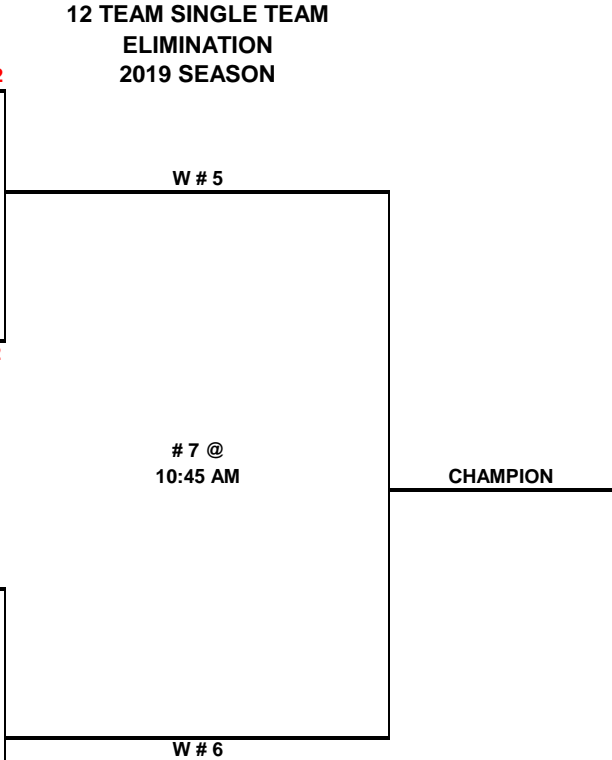

SAT FEB 23
ELIZ DAVIS MID
25-Feb

SUN FEB 24
MANCHESTER H S

WED FEB 27

SAT MAR 02
TOMAHAWK MID

MINORS
BIG 10
12 TEAM SINGLE TEAM
ELIMINATION
2019 SEASON

HOME TEAM LISTED ON TOP OF BRACKET
HOME TEAM WEARS "WHITE"
PLEASE BE AT GYM 30 MINUTES PRIOR TO GAME TIME
PLAYING RULES:
"A" RULES