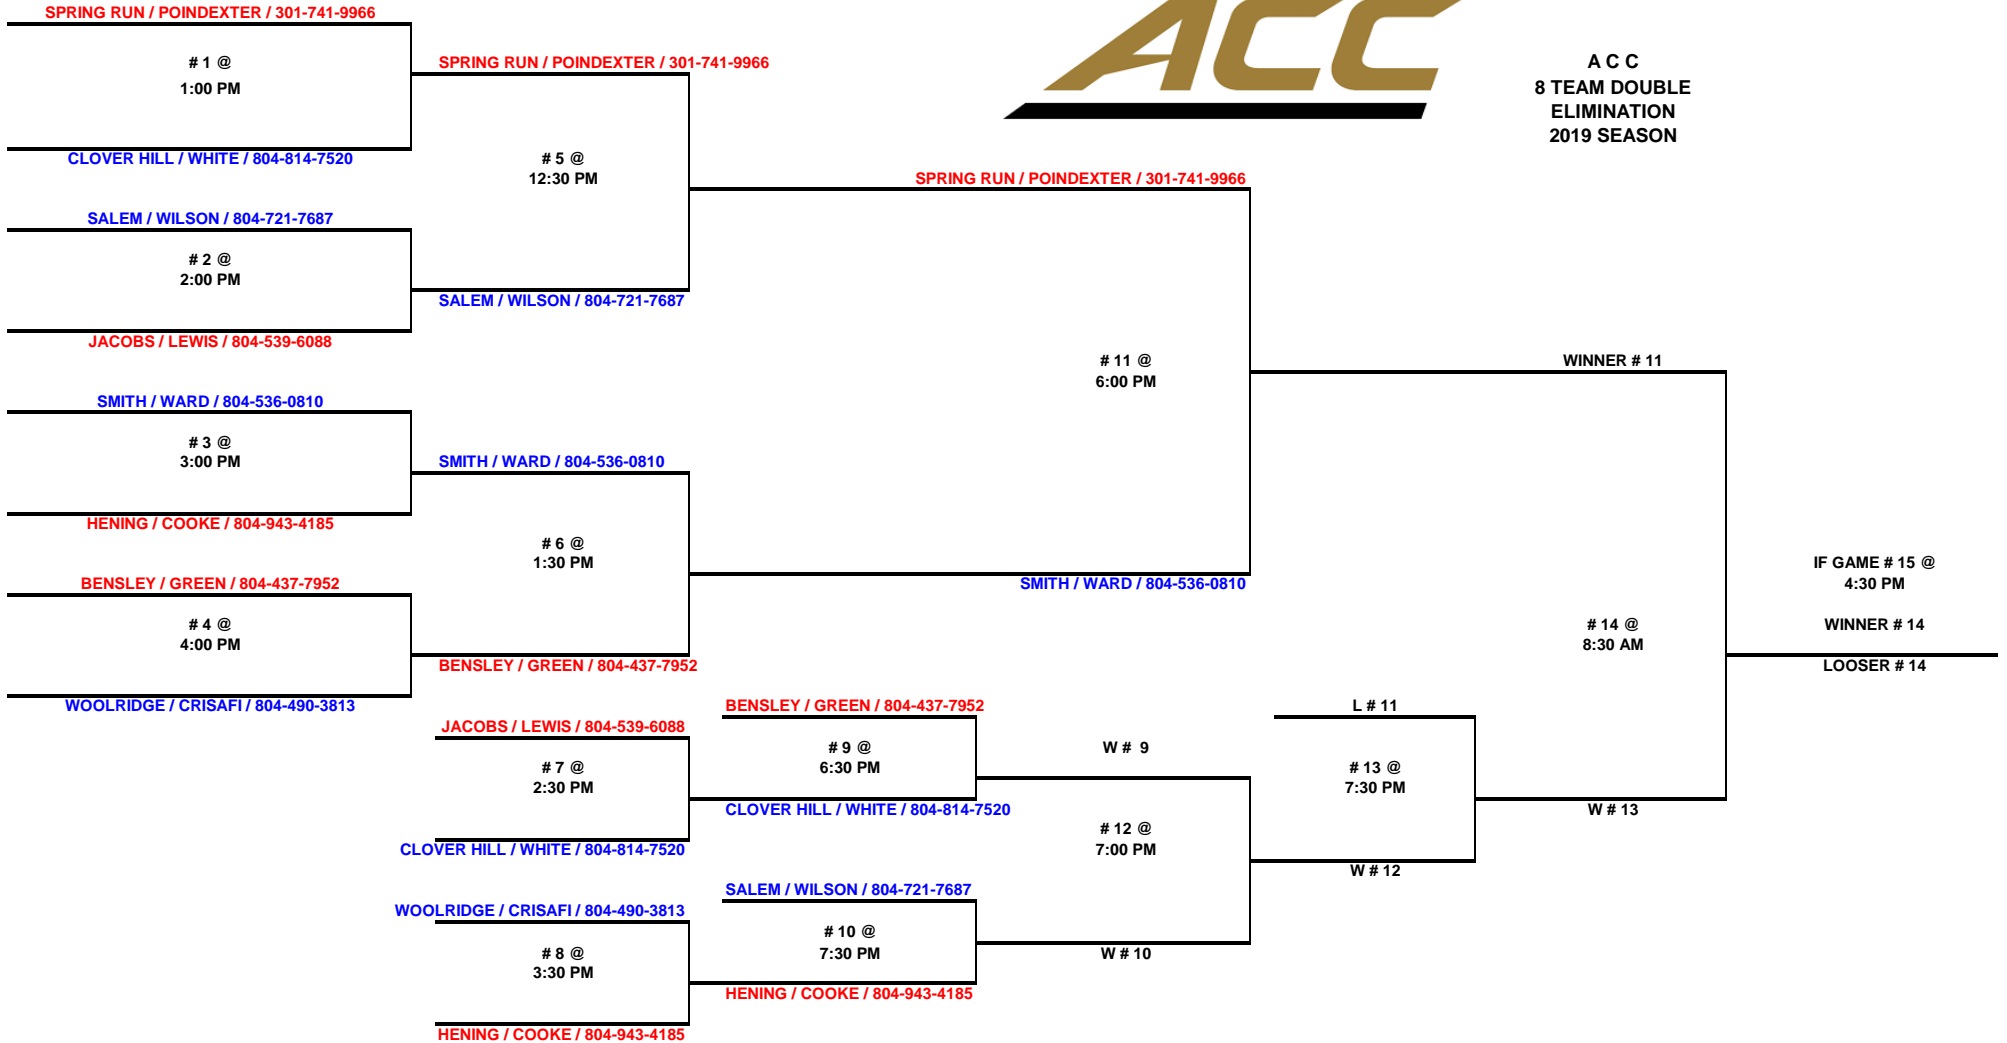

SAT FEB 23
MIDLO MIDDLE
25-Feb

SUN FEB 24
MEADOWBROOK (AUX)

TUESDAY FEB 26
SALEM MID

WEDNESDAY FEB 27
ELIZ DAVIS MID

THURSDAY FEB 28
ELIZ DAVIS MID

SATURDAY MAR 02
TOMAHAWK MID

SUNDAY MAR 03
MEADOWBROOK (AUX)

ACC
8 TEAM DOUBLE
ELIMINATION
2019 SEASON

HOME TEAM LISTED ON TOP OF BRACKET
HOME TEAM WEARS "WHITE"
PLEASE BE AT GYM 30 MINUTES PRIOR TO GAME TIME
PLAYING RULES:
"A" RULES