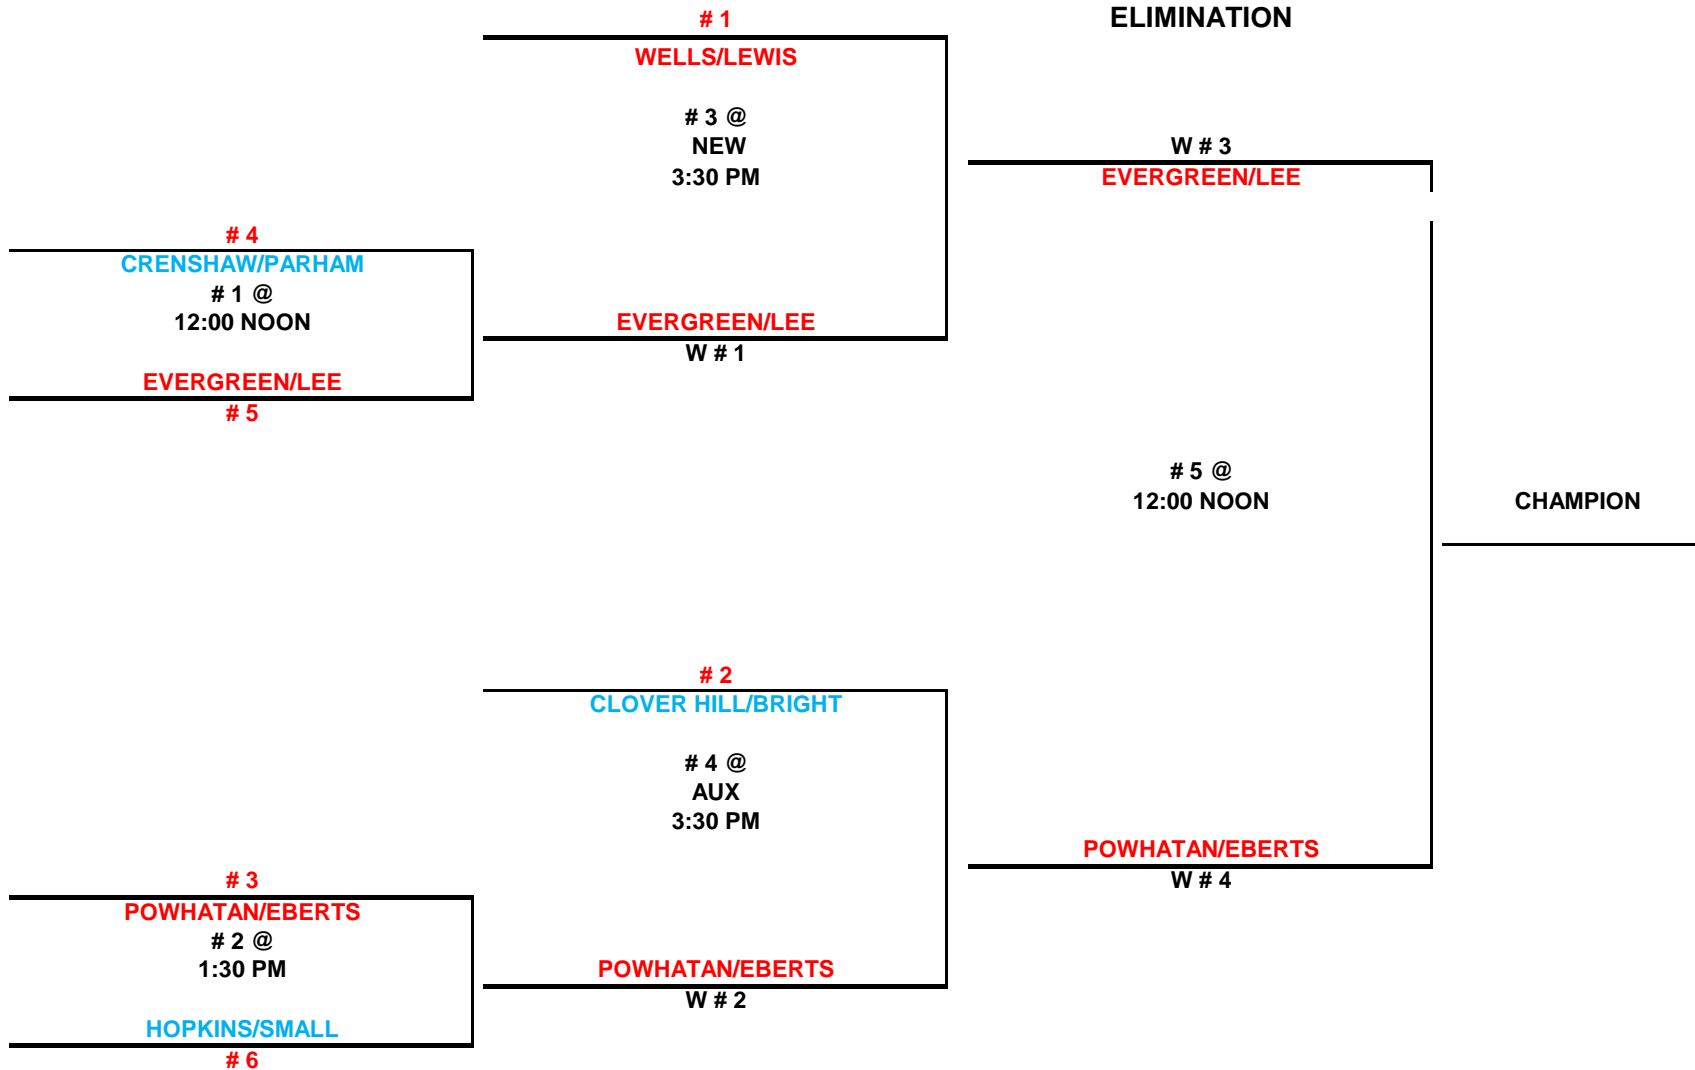

SAT FEB 19
SWIFT CREEK MID

SUN FEB 20
MEADOWBROOK

SAT FEB 26
TOMAHAWK MID

NETS
BIG 12 CONFERENCE
6 TEAM SINGLE
ELIMINATION

HOME TEAM LISTED ON TOP OF BRACKET
PLEASE BE AT GYM 15 MINUTES PRIOR TO GAME TIME
THERE WILL BE PENALTIES FOR PLAYERS/TEAM WHO HAS WATER/DRINKS IN GYMS.
PLAY BY B RULES EXCEPT MUST SIT RULE IS WAIVED