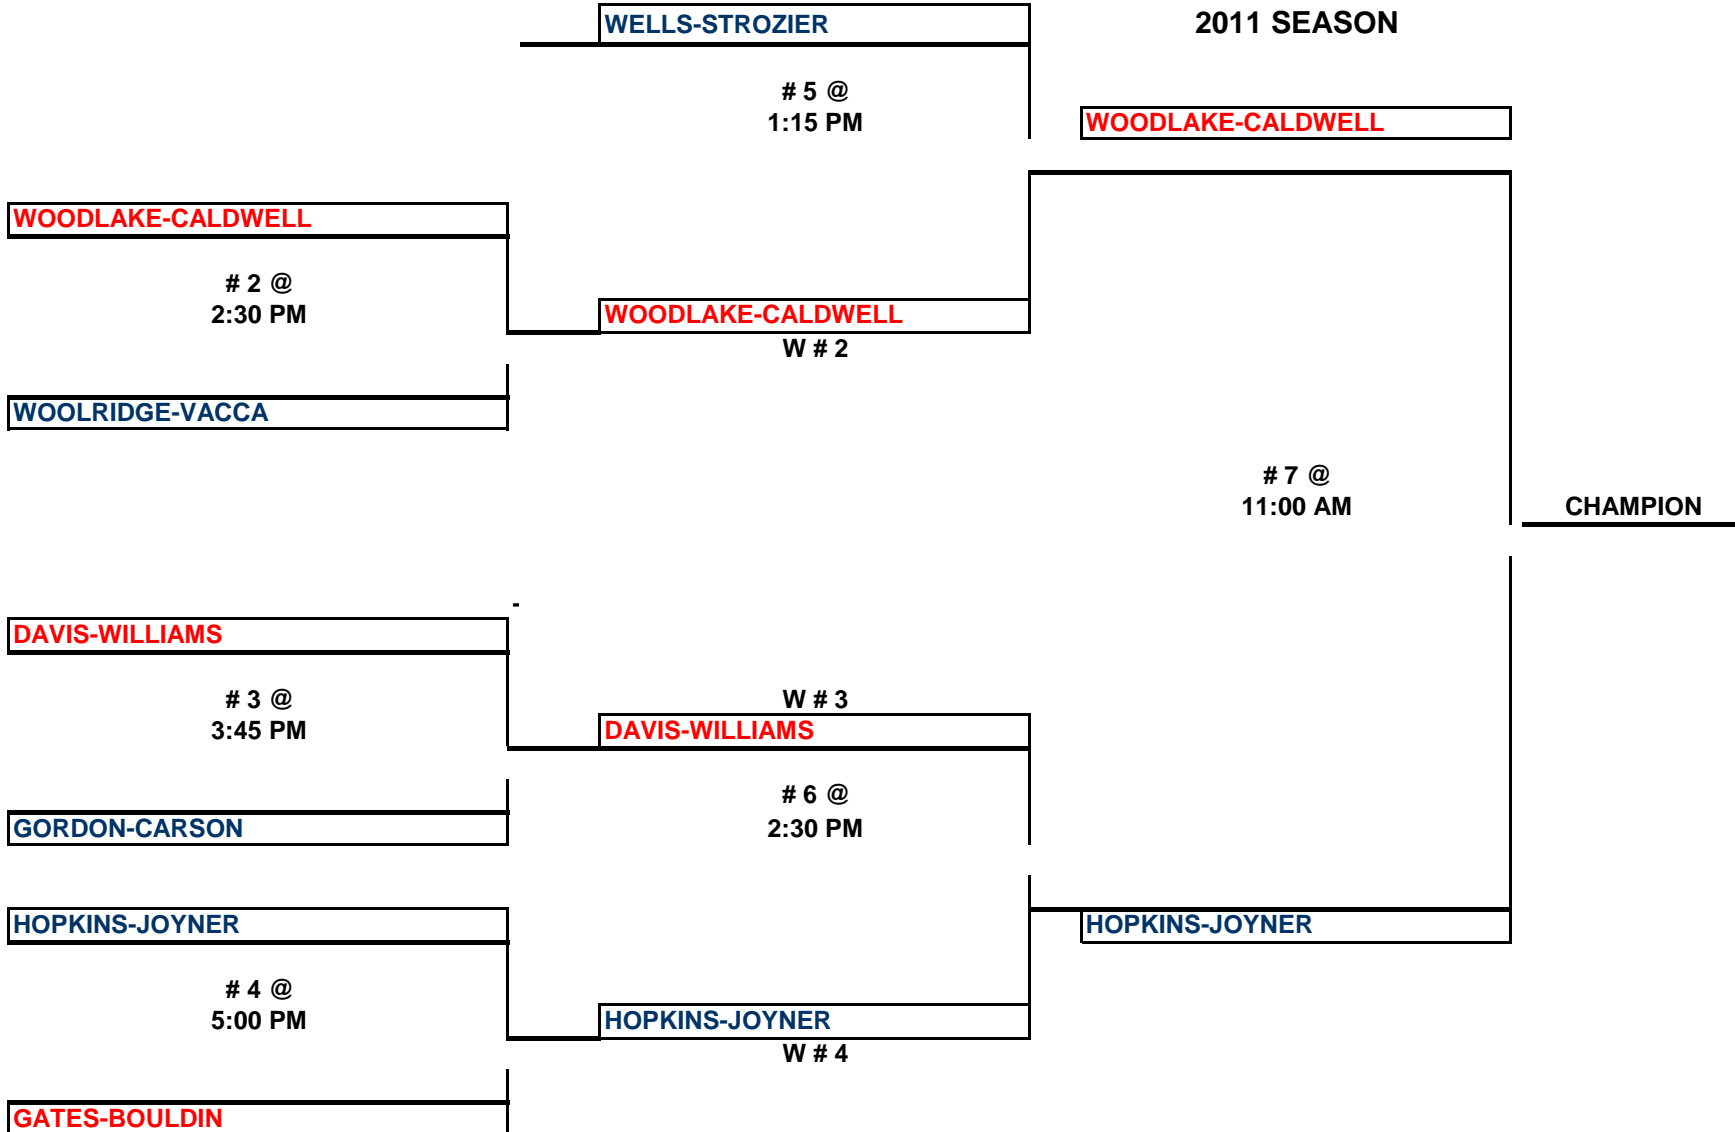

SAT FEB 12  
GREENFIELD ELEM

SUN FEB 13  
BIRD H S

SAT FEB 19  
TOMAHAWK MIDDLE

JUNIOR "A"  
N. I. T.  
7 TEAM SINGLE  
ELIMINATION  
2011 SEASON

HOME TEAM LISTED ON TOP OF BRACKET

PLEASE BE AT GYM 30 MINUTES PRIOR TO GAME TIME